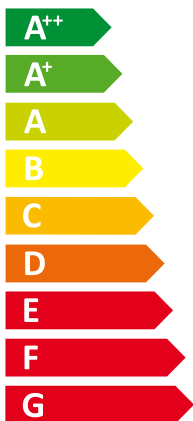

# ENERG

енергия · ενεργεια

Y IJA  
IE IA

I Vaillant

II VWF 58/4 230V

**A++**

**A**

Two icons showing sound power levels. The top icon shows a house with a speaker and the text "45 dB". The bottom icon shows a house with a speaker and the text "0 dB".

A legend for power output, showing three blue squares of different shades next to the text "6 kW".

2015

811/2013

0020214810\_00