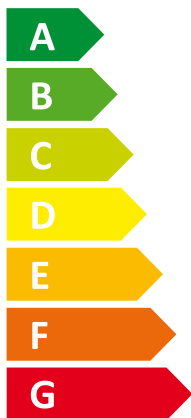

# ENERG

енергия · ενεργεια

Y IJA  
IE IA

I Vaillant

II VWF 58/4 230V

**A++**

**A**

Two icons showing sound power levels. The top icon shows a house with a speaker and the text "45 dB". The bottom icon shows a house with a speaker and the text "0 dB".

A legend for power output, showing three blue squares of different shades next to the text "6 kW".

2015

811/2013

0020214810\_00