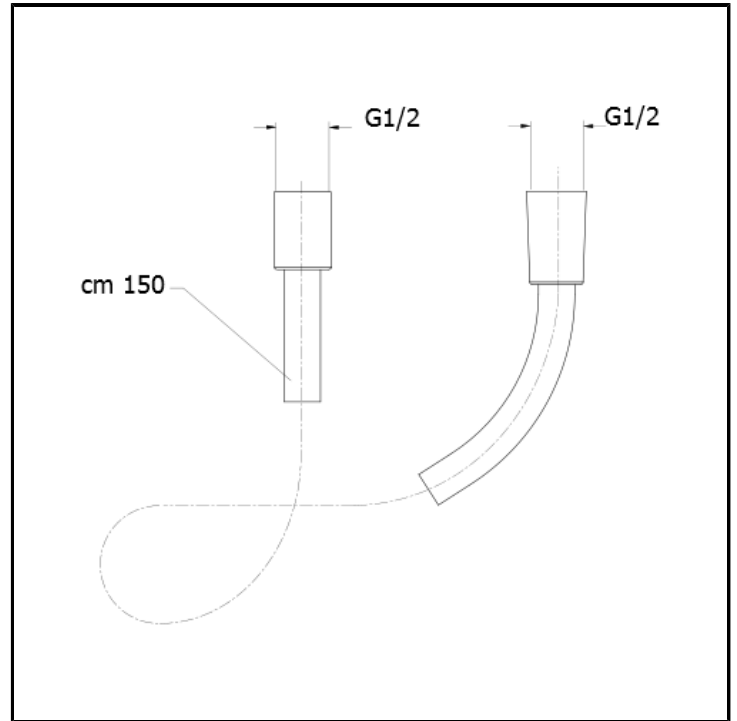

# CRIPD051

150 cm 1/2"x 1/2" swivel LONG LIFE flexible hose