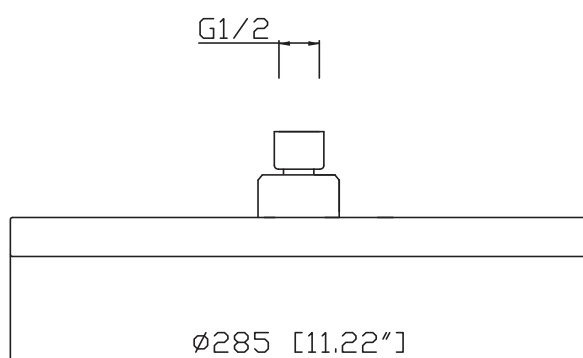

# JEE-O slimline shower head

Article code:

800-6130

● Brushed

Material:

Stainless Steel r304

Cleaning instructions:

download JEE-O shower and taps manual on our website: [www.jee-o.com](http://www.jee-o.com)

Flow at water of 38°C / 100,4°F:

12l / 3,2gal p/m at 3bar pressure

Connection:

Thread:

G ½" (ø15mm / 0.6")

British Standard Pipe (BSP)

Dimension package:

Total weight:

Package weight:

L 31 x W 31 x H 14 cm

1.7 kg

0.3 kg

7 year warranty - The general conditions can be found on our website: [www.jee-o.com/downloads](http://www.jee-o.com/downloads)

HS code:

84818011900