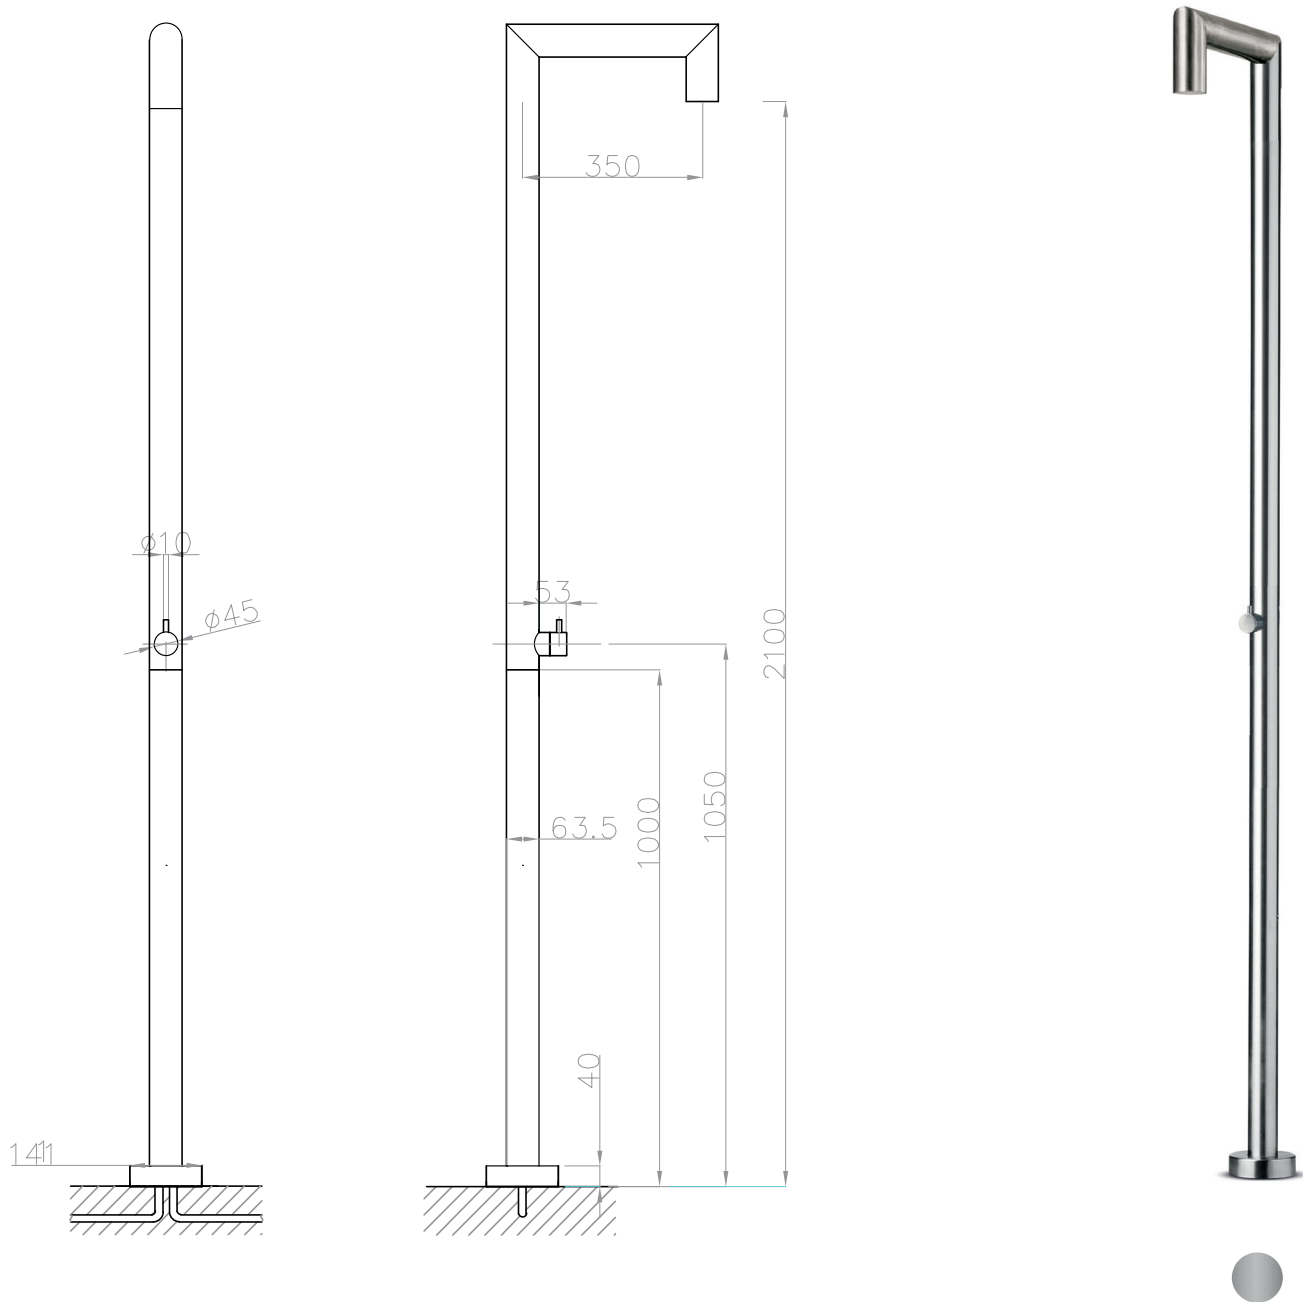

JEE-O original shower 04

Article code:

100-6400

● Brushed

Material:

Stainless Steel r304

Cleaning instructions:

download JEE-O shower and taps manual on our website: www.jee-o.com

Cartridge:

JEE-O ceramic mixing mechanism (progressive), item code 005-0402

Flow at water of 38°C / 100,4°F:

12l p/m at 3bar pressure

Connection:

2 x G 1/2" (ø15mm / 0.6") nylon^(out)/epdm⁽ⁱⁿ⁾ flexhose with brass swivel British Standard Pipe (BSP)

Thread:

Dimension package:

L 158 x W 18 W 54 x H 16 cm

Total weight:

11.2 kg

Package weight:

2.0kg

7 year warranty - The general conditions can be found on our website: www.jee-o.com/downloads