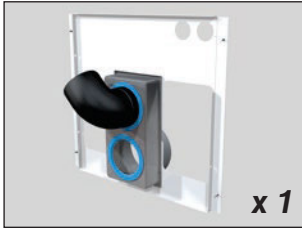

excellence in hot water

Kit ventouse Delta Pro

Code: 10800264

Delta Pro & Pro Pack + BMV

Delta Pro & Pro Pack + BG 2000-S