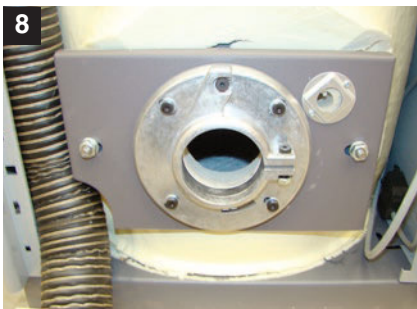

excellence in hot water

Kit ventouse Delta Pro

Code: 10800264

Delta Pro & Pro Pack + BMV

Delta Pro & Pro Pack + BG 2000-S