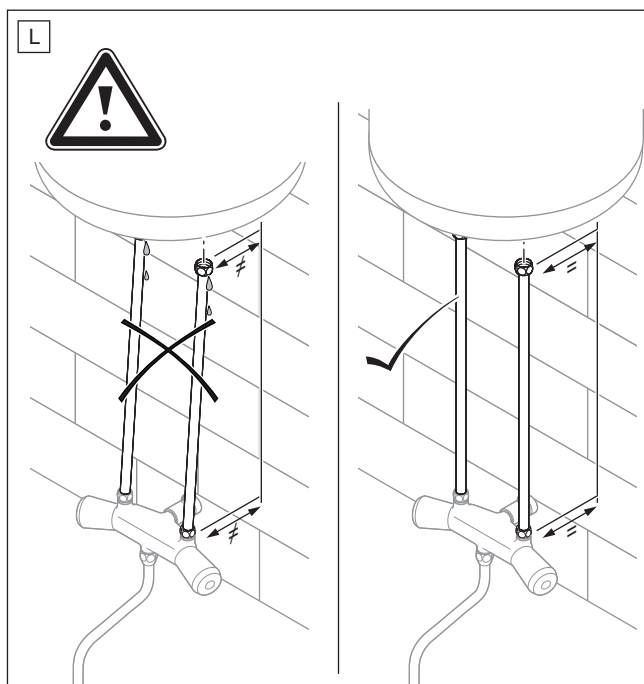

0020221142_00 ■ 17/09/2015

Publisher/Manufacturer

Vaillant GmbH

Berghauser Str. 40 ■ D-42859 Remscheid
Telefon 021 91 18-0 ■ Telefax 021 91 18-28 10
info@vaillant.de ■ www.vaillant.de

© These instructions, or parts thereof, are protected by copyright and may be reproduced or distributed only with the manufacturer's written consent.

0020221142